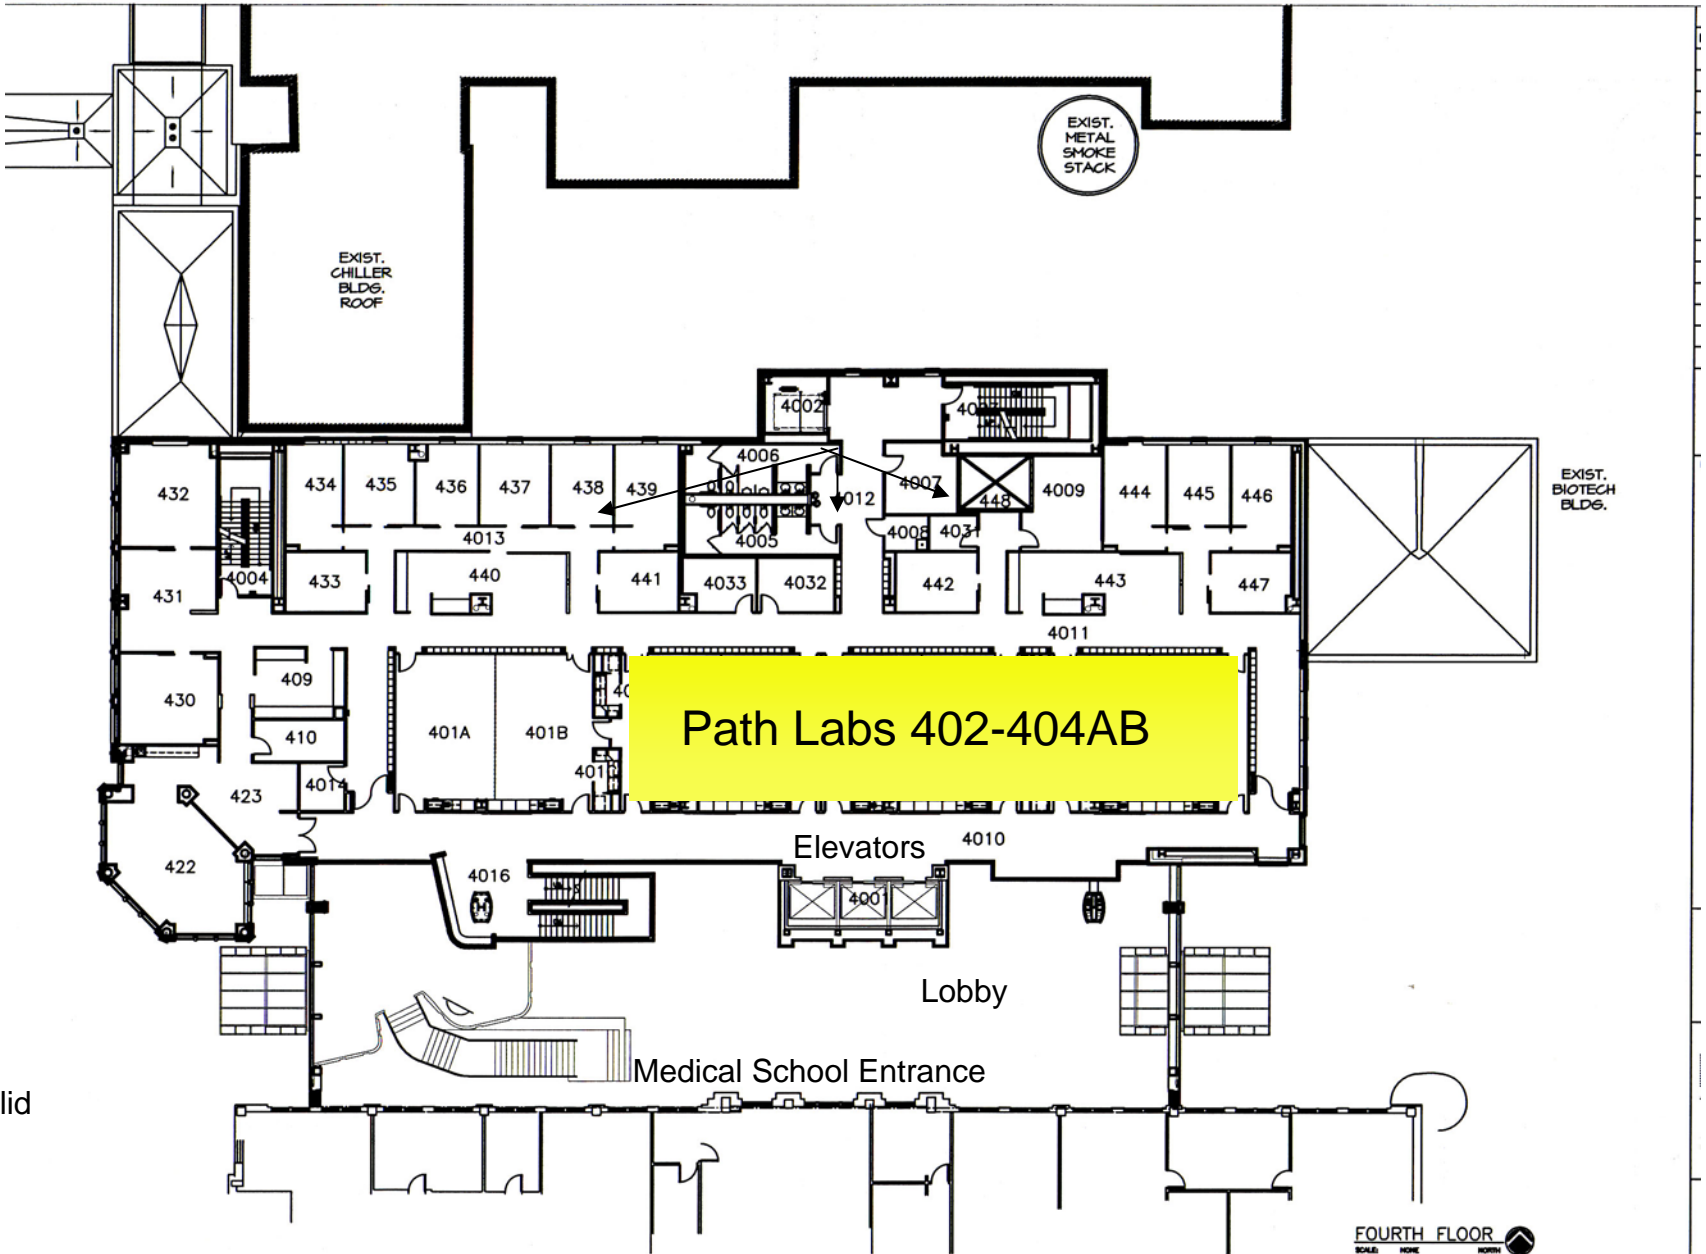

Euclid Ave

Medical School Entrance

Connor

FIRST FLOOR

Euclid

Path Labs 402-404AB

Elevators

Lobby

Medical School Entrance

FOURTH FLOOR
SCALE: NONE NORTH